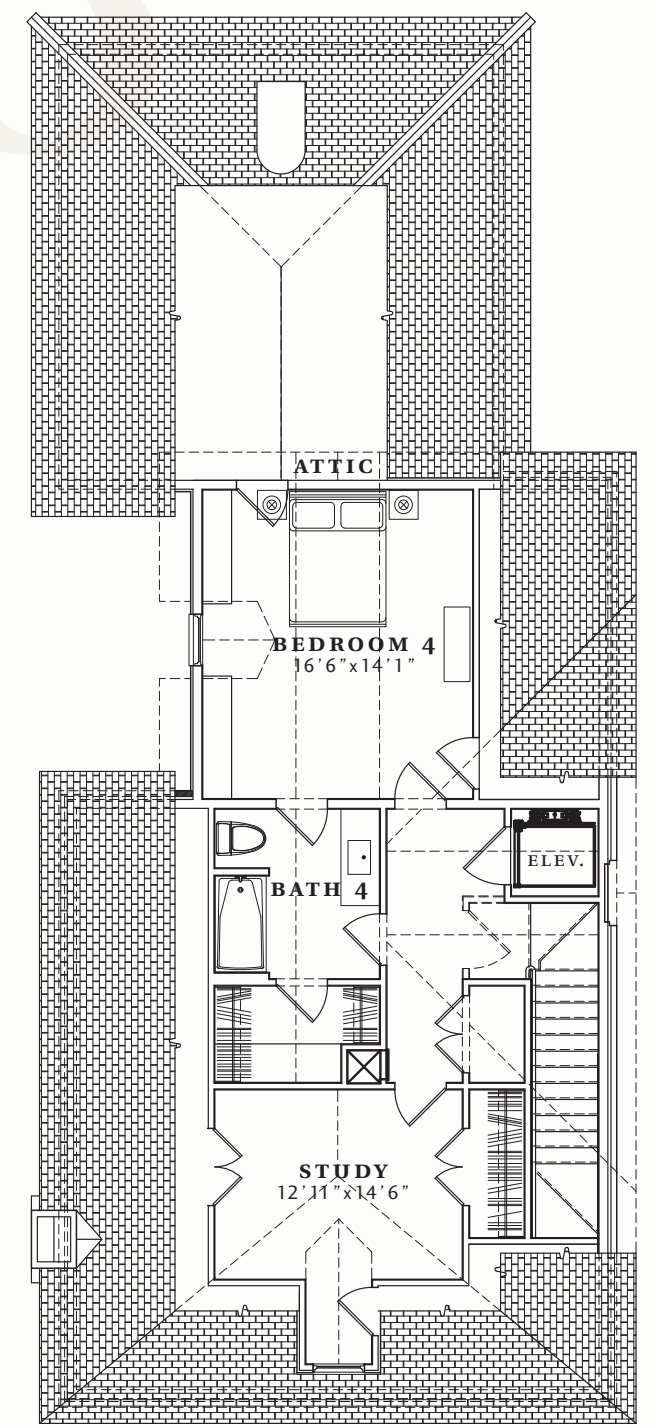

ELLIPSE PARK

EAST SHORE

ELLIPSE PARK

EAST SHORE

FOR MORE INFO: 281.528.5638 OR ELLIPSEPARK.COM

A PROJECT BY PELICAN BUILDERS, INC.

The Homes at Ellipse Park is a new community of twelve single family homes to be built in the East Shore of The Woodlands, Texas. Located at the north end of East Shore and adjacent to Ellipse Park, this location offers immediate proximity to the lifestyle centers of the Woodlands and easy access to I-45. Ellipse Park, now developed and matured into an amazing green space amenity, is located just outside the front door of these homes. The more noteworthy features of the homes include classic architecture with a range of antique brick and stucco, elegant interior finishes and side courtyards and patio spaces.

3

THIRD FLOOR (OPTIONAL)

The features, dimensions and elevations shown on plans are subject to minor changes by builder.