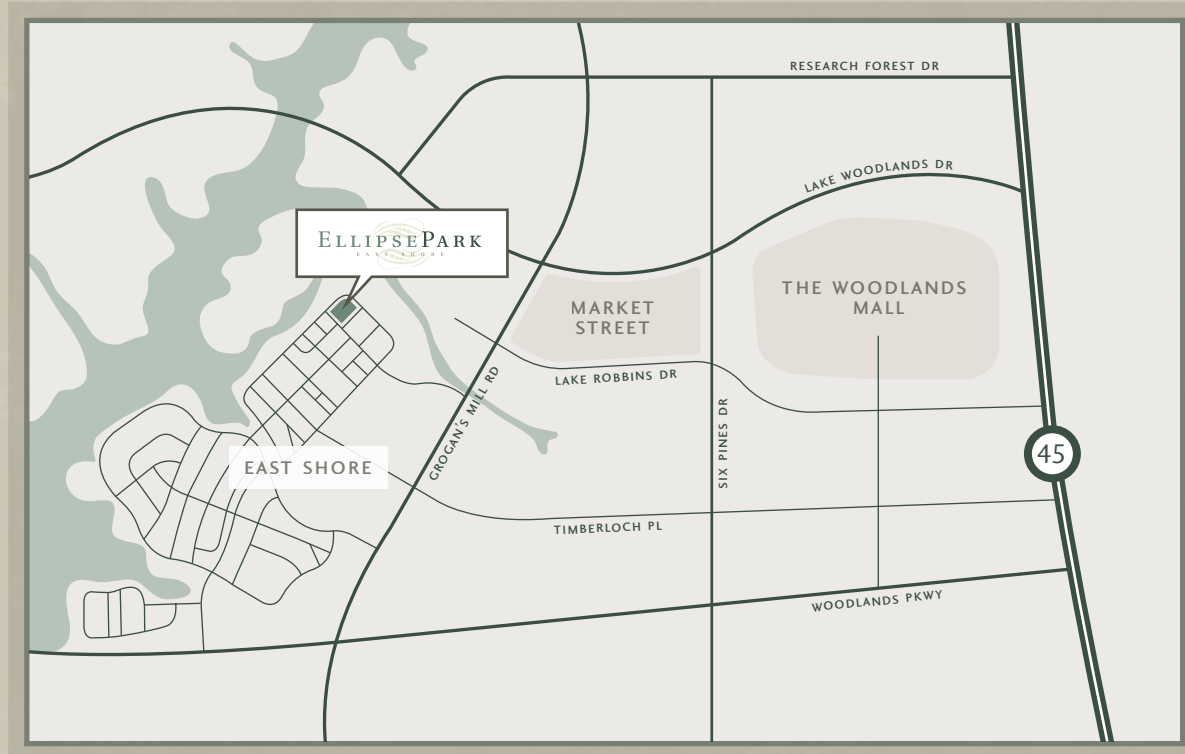

ELLIPSE PARK

EAST SHORE

ELLIPSE PARK

EAST SHORE

FOR MORE INFO: 281.528.5638 OR ELLIPSEPARK.COM

A PROJECT BY PELICAN BUILDERS, INC.

The Homes at Ellipse Park is a new community of twelve single family homes to be built in the East Shore of The Woodlands, Texas. Located at the north end of East Shore and adjacent to Ellipse Park, this location offers immediate proximity to the lifestyle centers of the Woodlands and easy access to I-45. Ellipse Park, now developed and matured into an amazing green space amenity, is located just outside the front door of these homes. The more noteworthy features of the homes include classic architecture with a range of antique brick and stucco, elegant interior finishes and side courtyards and patio spaces.

Come experience refined living around Ellipse Park and enjoy a lifestyle of sophistication and convenience in one of the best locations in The East Shore of The Woodlands!

FLOOR PLAN

1

FIRST FLOOR

2

SECOND FLOOR