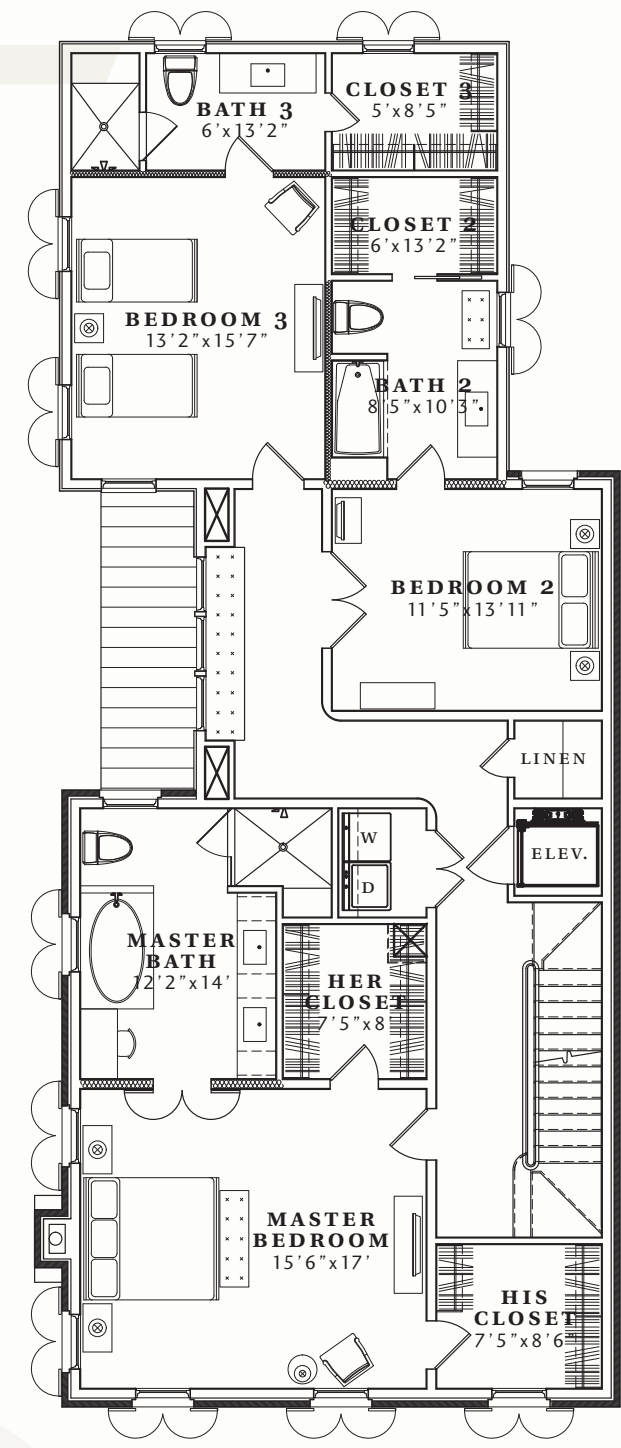

ELLIPSE PARK

EAST SHORE

ELLIPSE PARK

EAST SHORE

FOR MORE INFO: 281.528.5638 OR ELLIPSEPARK.COM

A PROJECT BY PELICAN BUILDERS, INC.

The Homes at Ellipse Park is a new community of twelve single family homes to be built in the East Shore of The Woodlands, Texas. Located at the north end of East Shore and adjacent to Ellipse Park, this location offers immediate proximity to the lifestyle centers of the Woodlands and easy access to I-45. Ellipse Park, now developed and matured into an amazing green space amenity, is located just outside the front door of these homes. The more noteworthy features of the homes include classic architecture with a range of antique brick and stucco, elegant interior finishes and side courtyards and patio spaces.

Come experience refined living around Ellipse Park and enjoy a lifestyle of sophistication and convenience in one of the best locations in The East Shore of The Woodlands!

FLOOR PLAN

1

FIRST FLOOR

2

SECOND FLOOR

3

THIRD FLOOR (OPTIONAL)

The features, dimensions and elevations shown on plans are subject to minor changes by builder.