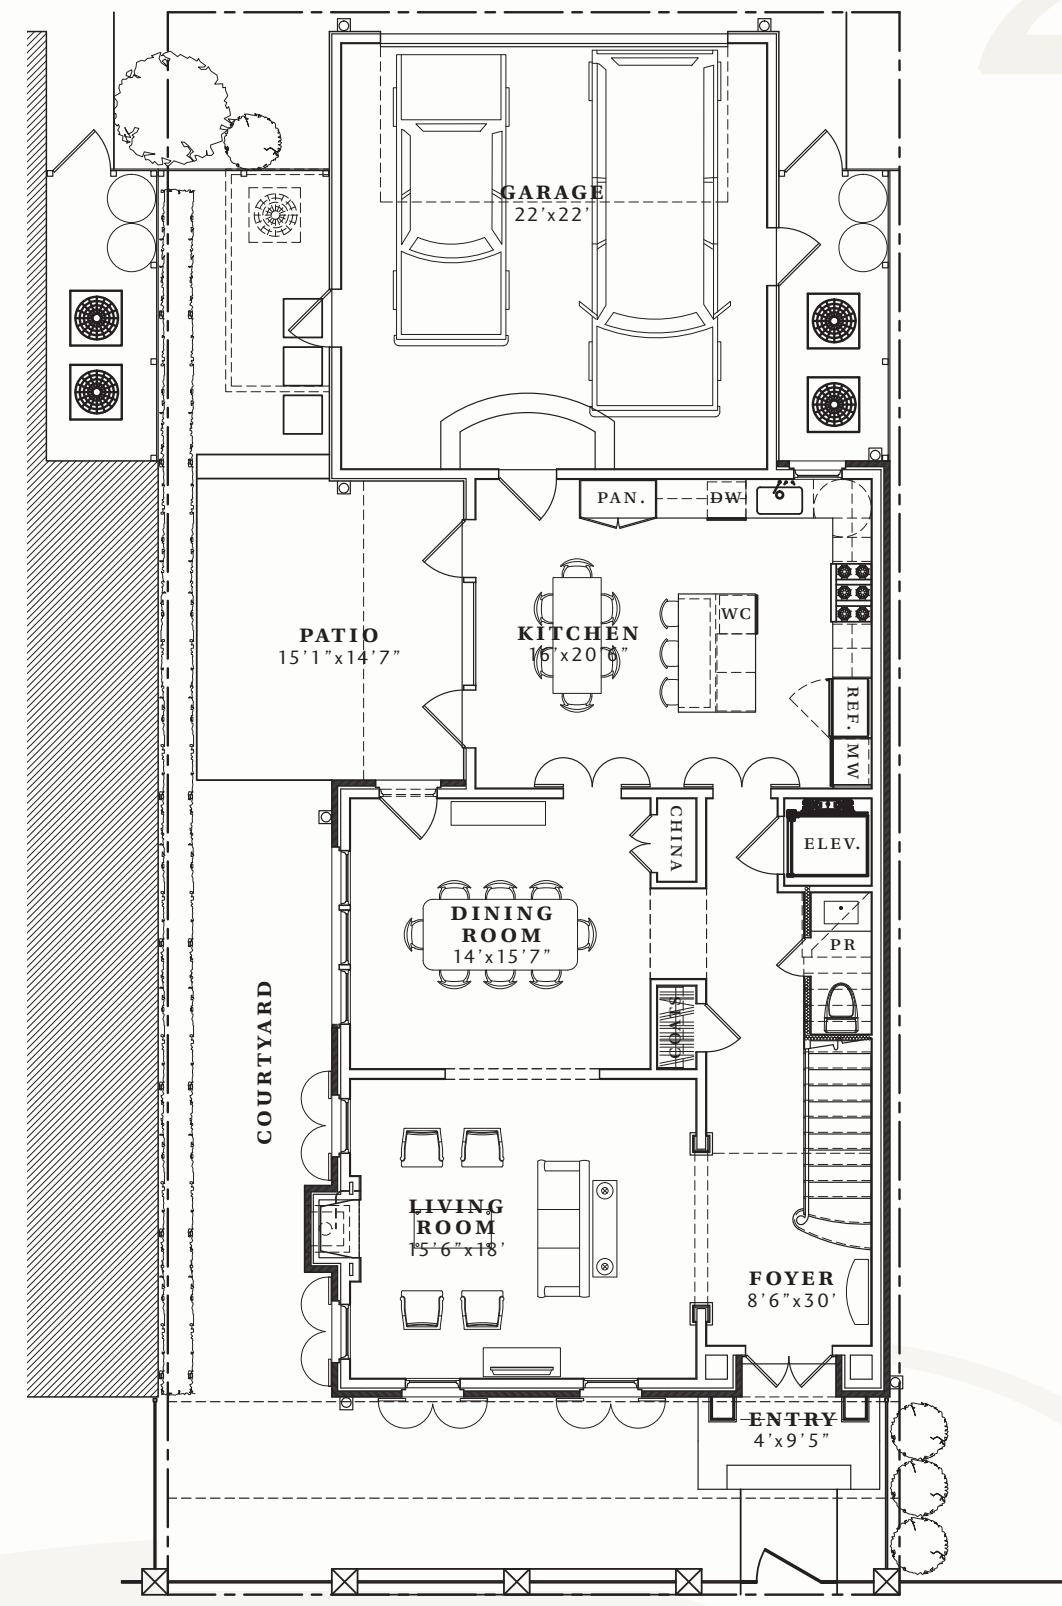

ELLIPSE PARK

EAST SHORE

ELLIPSE PARK

EAST SHORE

FOR MORE INFO: 281.528.5638 OR ELLIPSEPARK.COM

A PROJECT BY PELICAN BUILDERS, INC.

The Homes at Ellipse Park is a new community of twelve single family homes to be built in the East Shore of The Woodlands, Texas. Located at the north end of East Shore and adjacent to Ellipse Park, this location offers immediate proximity to the lifestyle centers of the Woodlands and easy access to I-45. Ellipse Park, now developed and matured into an amazing green space amenity, is located just outside the front door of these homes. The more noteworthy features of the homes include classic architecture with a range of antique brick and stucco, elegant interior finishes and side courtyards and patio spaces.

Come experience refined living around Ellipse Park and enjoy a lifestyle of sophistication and convenience in one of the best locations in The East Shore of The Woodlands!

FLOOR PLAN

1

FIRST FLOOR

2

SECOND FLOOR

3

THIRD FLOOR (OPTIONAL)

The features, dimensions and elevations shown on plans are subject to minor changes by builder.