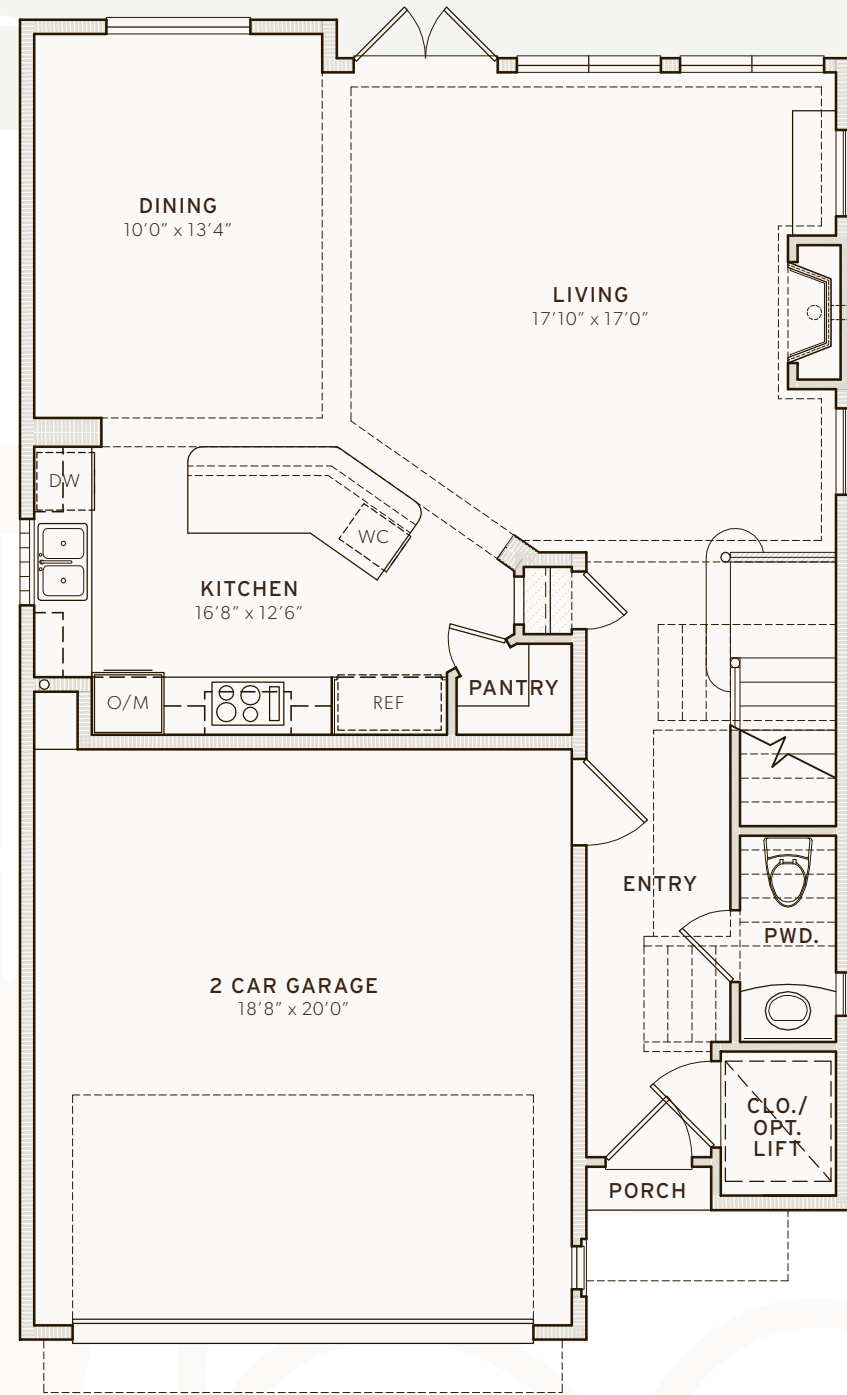

EASTGATE

EASTGATEWOODLANDS.COM

For more info, please contact Barbara Fredricksen
barbara@pelicanbuilders.com | 281.528.5638

EAST SHORE • THE WOODLANDS, TEXAS

EastGate is a gated community of 41 single family homes in the East Shore subdivision of The Woodlands. This new project by Pelican Builders will feature gated access and privacy, elegant architecture and a common area that includes a pool and cabana. All of these features will be provided at one of the more affordable price points available for new construction within East Shore.

FLOOR PLAN

A

1

2

3

OPTIONAL CONVERSION SPACE

FLOOR PLAN

B

1

2

3

FLOOR PLAN

C

1

2

3