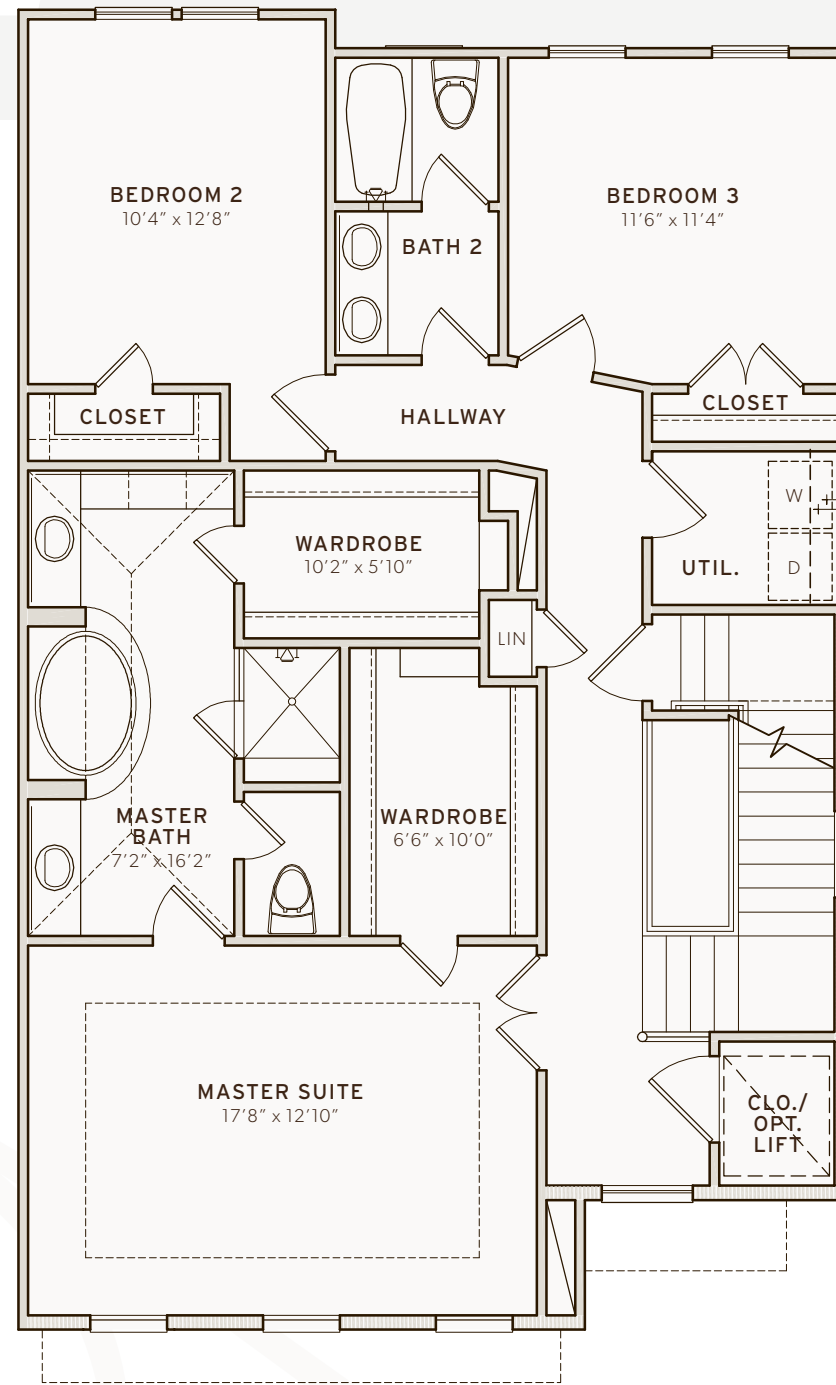

EASTGATE

EASTGATEWOODLANDS.COM

For more info, please contact Barbara Fredricksen
barbara@pelicanbuilders.com | 281.528.5638

EAST SHORE • THE WOODLANDS, TEXAS

EastGate is a gated community of 41 single family homes in the East Shore subdivision of The Woodlands. This new project by Pelican Builders will feature gated access and privacy, elegant architecture and a common area that includes a pool and cabana. All of these features will be provided at one of the more affordable price points available for new construction within East Shore.

FLOOR PLAN

A

1

2

3

OPTIONAL CONVERSION SPACE

FLOOR PLAN

B

1

2

3

FLOOR PLAN

C

1

2

3